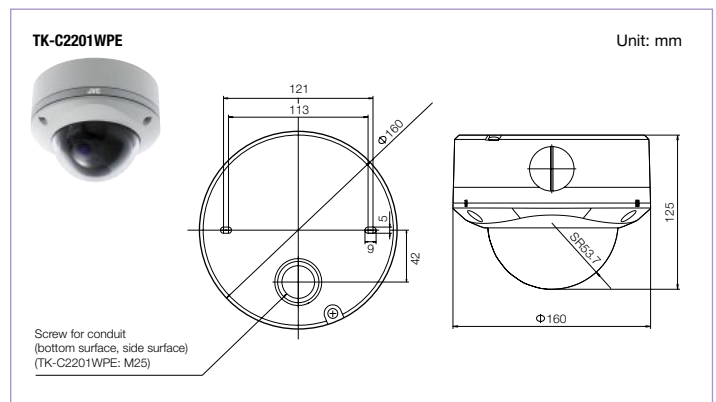

Dimensions

Note: Screen images are explanatory purpose and not actual images attained using this product. All brand or product names may be trademarks and/or registered trademarks of their respective owners. Copyright © 2010, Victor Company of Japan, Limited. All Rights Reserved.

JVC®

DISTRIBUTED BY

Design and specifications subject to change without notice.