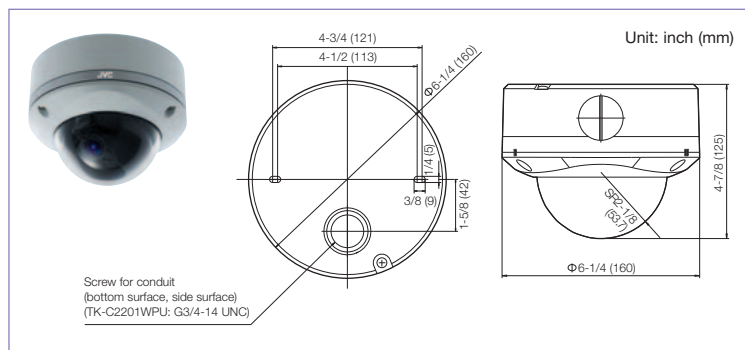

Dimensions

Note: Screen images are explanatory purpose and not actual images attained using this product. All brand or product names may be trademarks and/or registered trademarks of their respective owners. Copyright © 2009, Victor Company of Japan, Limited. All Rights Reserved.

JVC®

DISTRIBUTED BY

Design and specifications subject to change without notice.