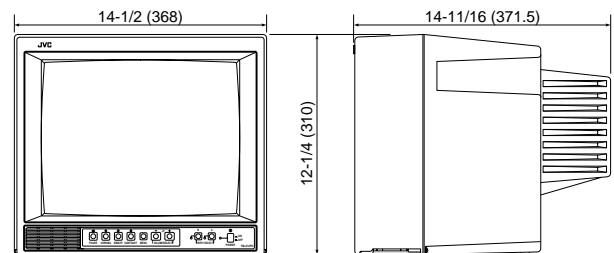

Front Panel

Specifications

Type	Color video monitor
Color system	PAL/NTSC, Auto select
CRT	13" (diagonally measured), in-line guns, stripe pitch of 0.64 mm
Scanning frequency	H: 15.625 kHz (PAL)/15.75 kHz (NTSC) V: 50/60 Hz
Horizontal resolution	320 TV lines (NTSC)
Power requirement	120 V AC, 50/60 Hz
Power consumption	0.77 A
Color temperature	6,500°K
Input terminals	
1. Input A: Composite video	1.0 V (p-p), 75 ohms, negative sync., auto-termination, BNC x 2, bridged-out possible
2. Input B: Composite video	1.0 V (p-p), 75 ohms, negative sync., auto-termination, BNC x 2, bridged-out possible
Weight	21 lbs. (9.6 kg)
Option	7U rack mountable

Dimensions

Unit: inches (mm)

Design and specifications subject to change without notice.

JVC® DISTRIBUTED BY

JVC PROFESSIONAL PRODUCTS COMPANY
DIVISION OF JVC AMERICA'S CORP.
1700 Valley Road, Wayne, N.J. 07470
TEL: (973) 315-5000, (800) 582-5825
FAX: (973) 315-5030
E-mail: proinfo@jvc.com